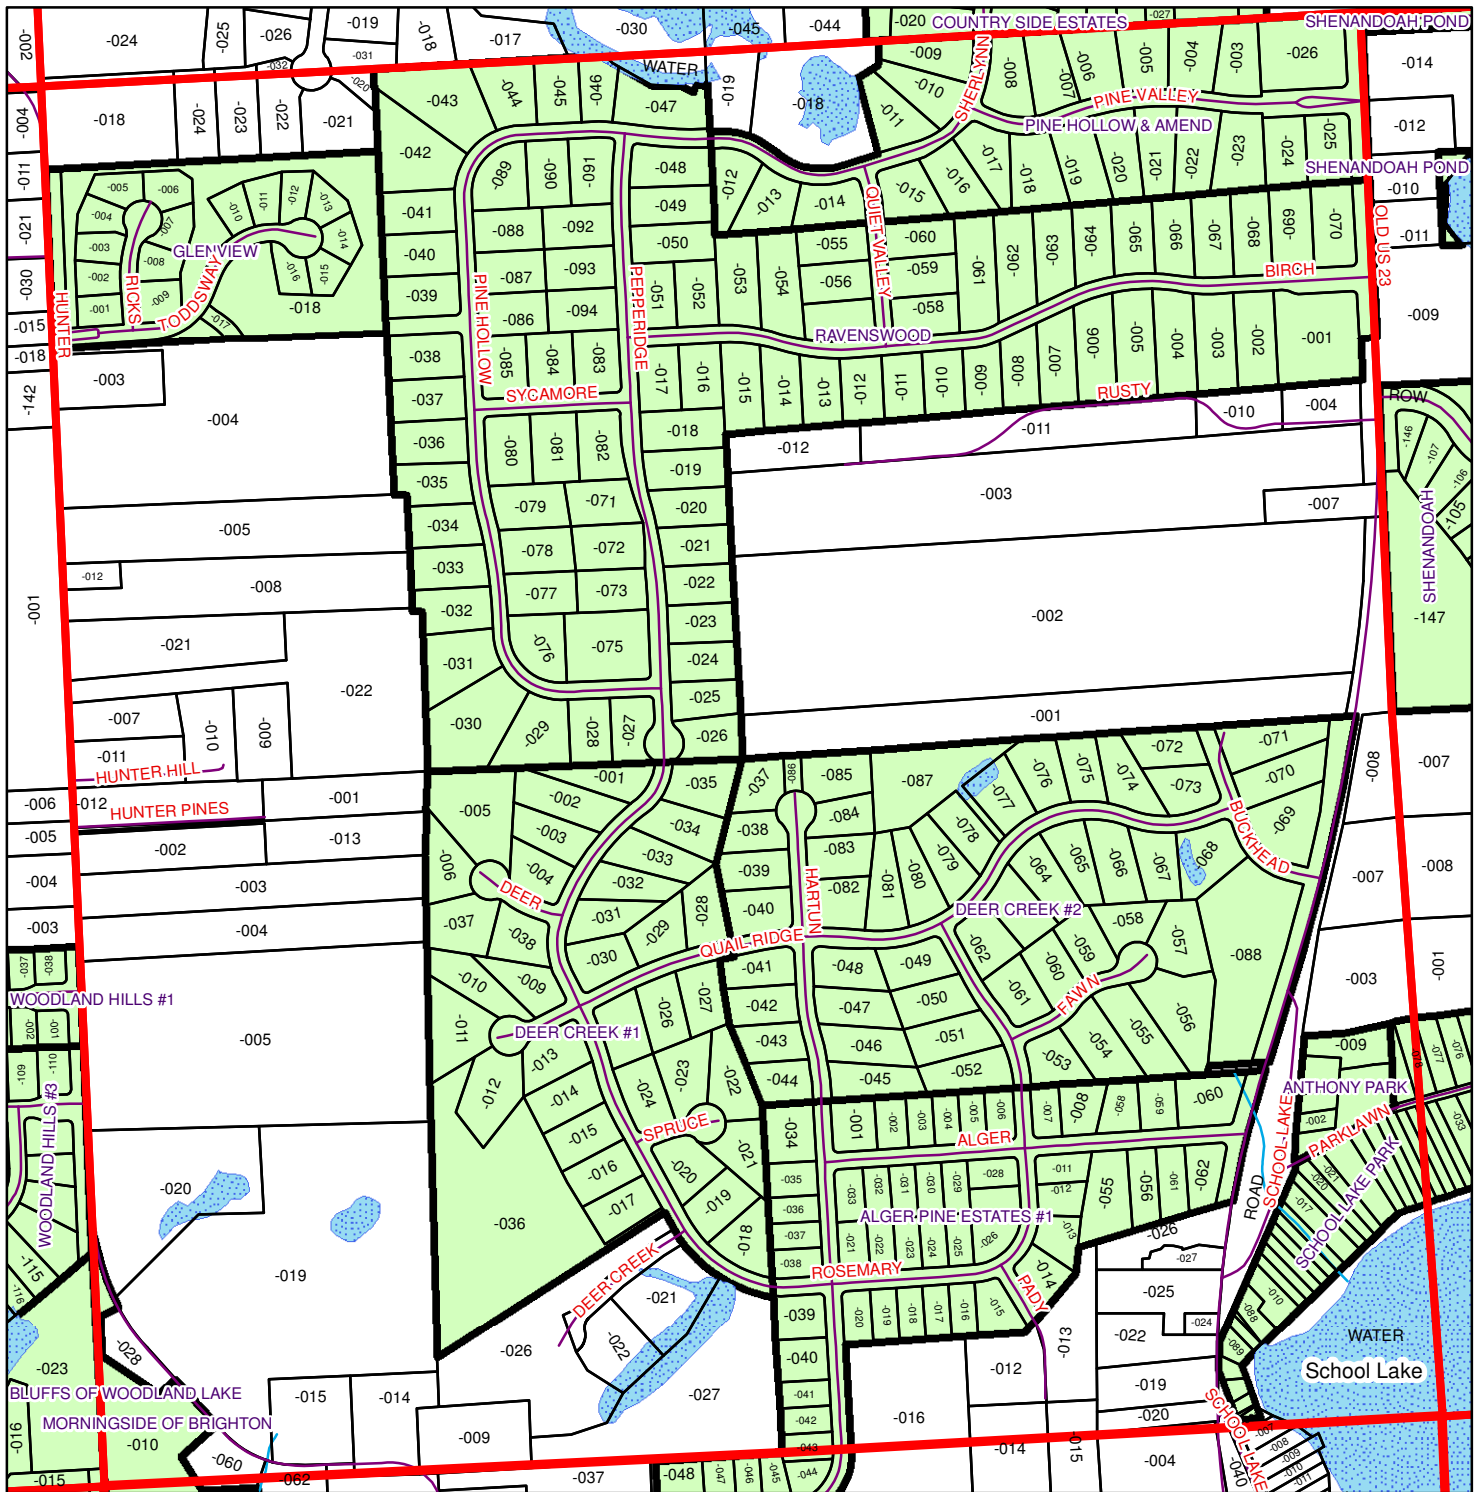

SECTION 17

- 101 - RAVENSWOOD SUB
- 102 - GLENVIEW SITE CONDOS
- 201 - PINEHOLLOW SUB
- 301 - DEER CREEK SUB #1
- 401 - ANTHONY PARK SUB
- 402 - ALGER PINES ESTATES #1
- 403 - DEER CREEK SUB #2