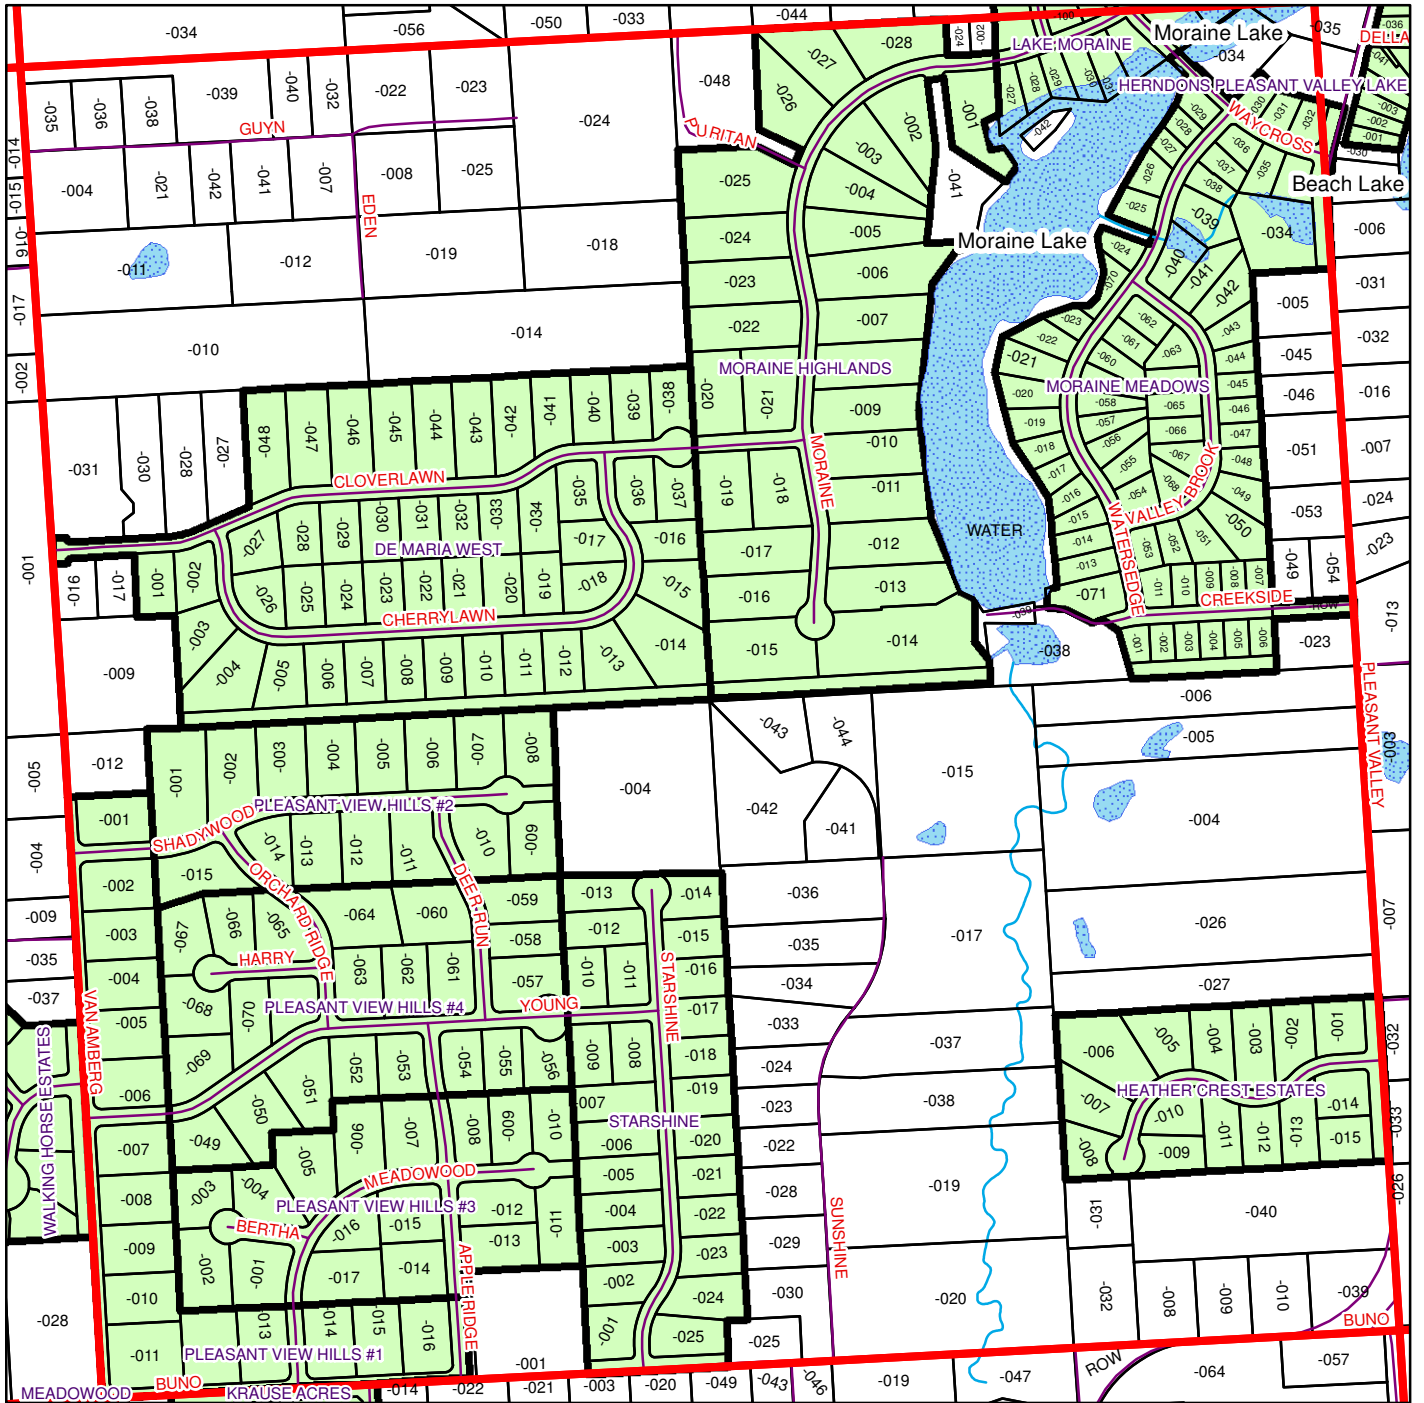

# SECTION 22

- 101 - DEMARIA WEST
- 201 - MORAINE MEADOWS
- 202 - MORAINE HIGHLANDS
- 301 - PLEASANT VIEW HILLS #1
- 302 - PLEASANT VIEW HILLS #2
- 303 - PLEASANT VIEW HILLS #3
- 304 - PLEASANT VIEW HILLS #4
- 305 - STARSHINE SUBDIVISION
- 401 - HEATHERCREST ESTATES